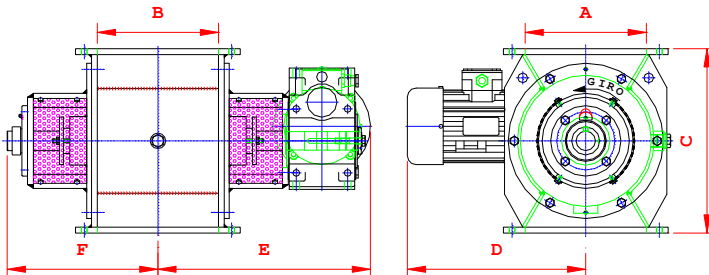

Alveolar valves manufactured in **GRUBER HERMANOS, S. A.** are indicated for processes of dosage of solids, powder and granules on pressure circuits.

Constructive characteristics:

- Body and supports made in carbon steel, stainless steel or wear resistant.
- Cable gland to the passage of the shaft, prevents leakage of the product.
- Bearing away from the valve's body: avoids contamination of the product and increases the useful life of the bearings.

VR - 9 - CH - PE - DB5

- Drive connection
- Stuffing box present
- Metal sheet construction
- Size
- Rotary valve

B3 (perpendicular)
DB5 (coaxial)
Tv (shaft after)

TYPE	rpm	KW (HP)	CAPACITY m ³ /h at 100%	ROTOR Ø x l	A	B	C	D	E	F	WEIGHT (kg)
VR 2-CH-PE	30	0,37 (0,5)	3,6	150x115	115	115	250	320	300	180	46
VR 4-CH-PE	30	0,37 (0,5)	7,2	185x180	180	180	280	325	330	230	69
VR 6-CH-PE	30	0,37 (0,5)	11	210x200	200	200	320	348	399	280	90
VR 9-CH-PE	30	0,55 (0,75)	16	270x180	170	170	380	340	390	250	160
VR 12-CH-PE	30	0,75 (1)	22	270x250	250	250	380	368	440	310	145
VR 25-CH-PE	25	1,5 (2)	37	370x280	280	280	450	400	450	305	250
VR 50-CH-PE	25	2,2 (3)	75	450x330	285	330	600	450	550	375	350
VR 100-CH-PE	20	3 (4)	150	540x500	400	500	700	480	690	480	600
VR 150-CH-PE	20	4 (5,5)	180	600x600	460	600	750	495	740	530	800
VR 200-CH-PE	20	5,5 (7,5)	245	650x800	400	800	800	570	890	550	1.050
VR 300-CH-PE	20	7,5 (10)	370	730x850	550	850	900	590	935	700	1.480

*Approximate dimensions.

** Contact for other capacities.

Possible coupling connections:

Tv Connection: Shaft after

B3 Connection: Perpendicular drive to the axis of the valve

DB5 Connection: Coaxial drive to the axis of the valve